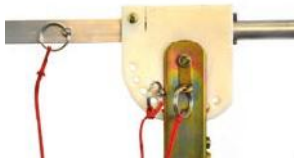

PDR Lights LED

Starled Wide (8410) and with black lines (8411)

100cm X 30cm reflector
 Can be had with lines and without

Starled (8400)

LED light
 100cm reflector
 Easily adjustable
 Foldable feet
 Weight 7.5 kg
 Integrated cable in the turnable light
 Optional 12V/18Amp battery
 20 hour operation

PDR Light Stand

PDR Pro Light (8201)

220V light
 120cm reflector
 Easily adjustable
 Foldable feet
 Wide light bar
 6 meter cable

Hand Lamp (8302)

220V light (30cm)
 Suction cup attachment
 Lockable arm

Small Starled 12V (8308)

LED light
 30cm reflector
 Integrated long live batteries
 10 hour operation
 Included charger with a 3 meter cable

Lights Spare Parts

Part	Artikel no.	
Reflector 120cm	8202	
Reflector 120cm with black lines	8203	
Reflector 100cm	8403	
Battery for Small Starled	8306	
Charger for Small Starled 220V	8307	
Battery for Starled	8401	
Starled Wide Reflector	8413	
Starled Wide Reflector with Black lines	8414	