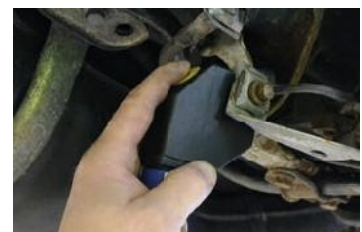

T - Hotbox
C Block T
Cable