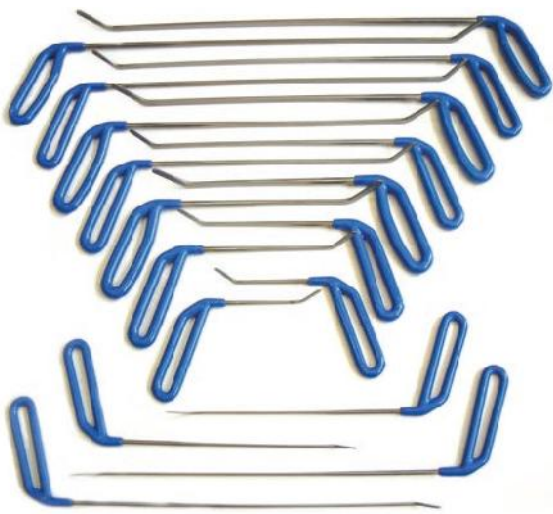

## BEA II, BEA III

Tips

#### SPS BEA 1 Set (9100)

Knock Down  
BEA I with 7 Tips  
Black Case  
Chain

#### BEA II + III Set (9200)

BEA II with 3 Tips  
BEA III with 3 Tips

## 18 pcs Flat Shaft Set (8060)

---